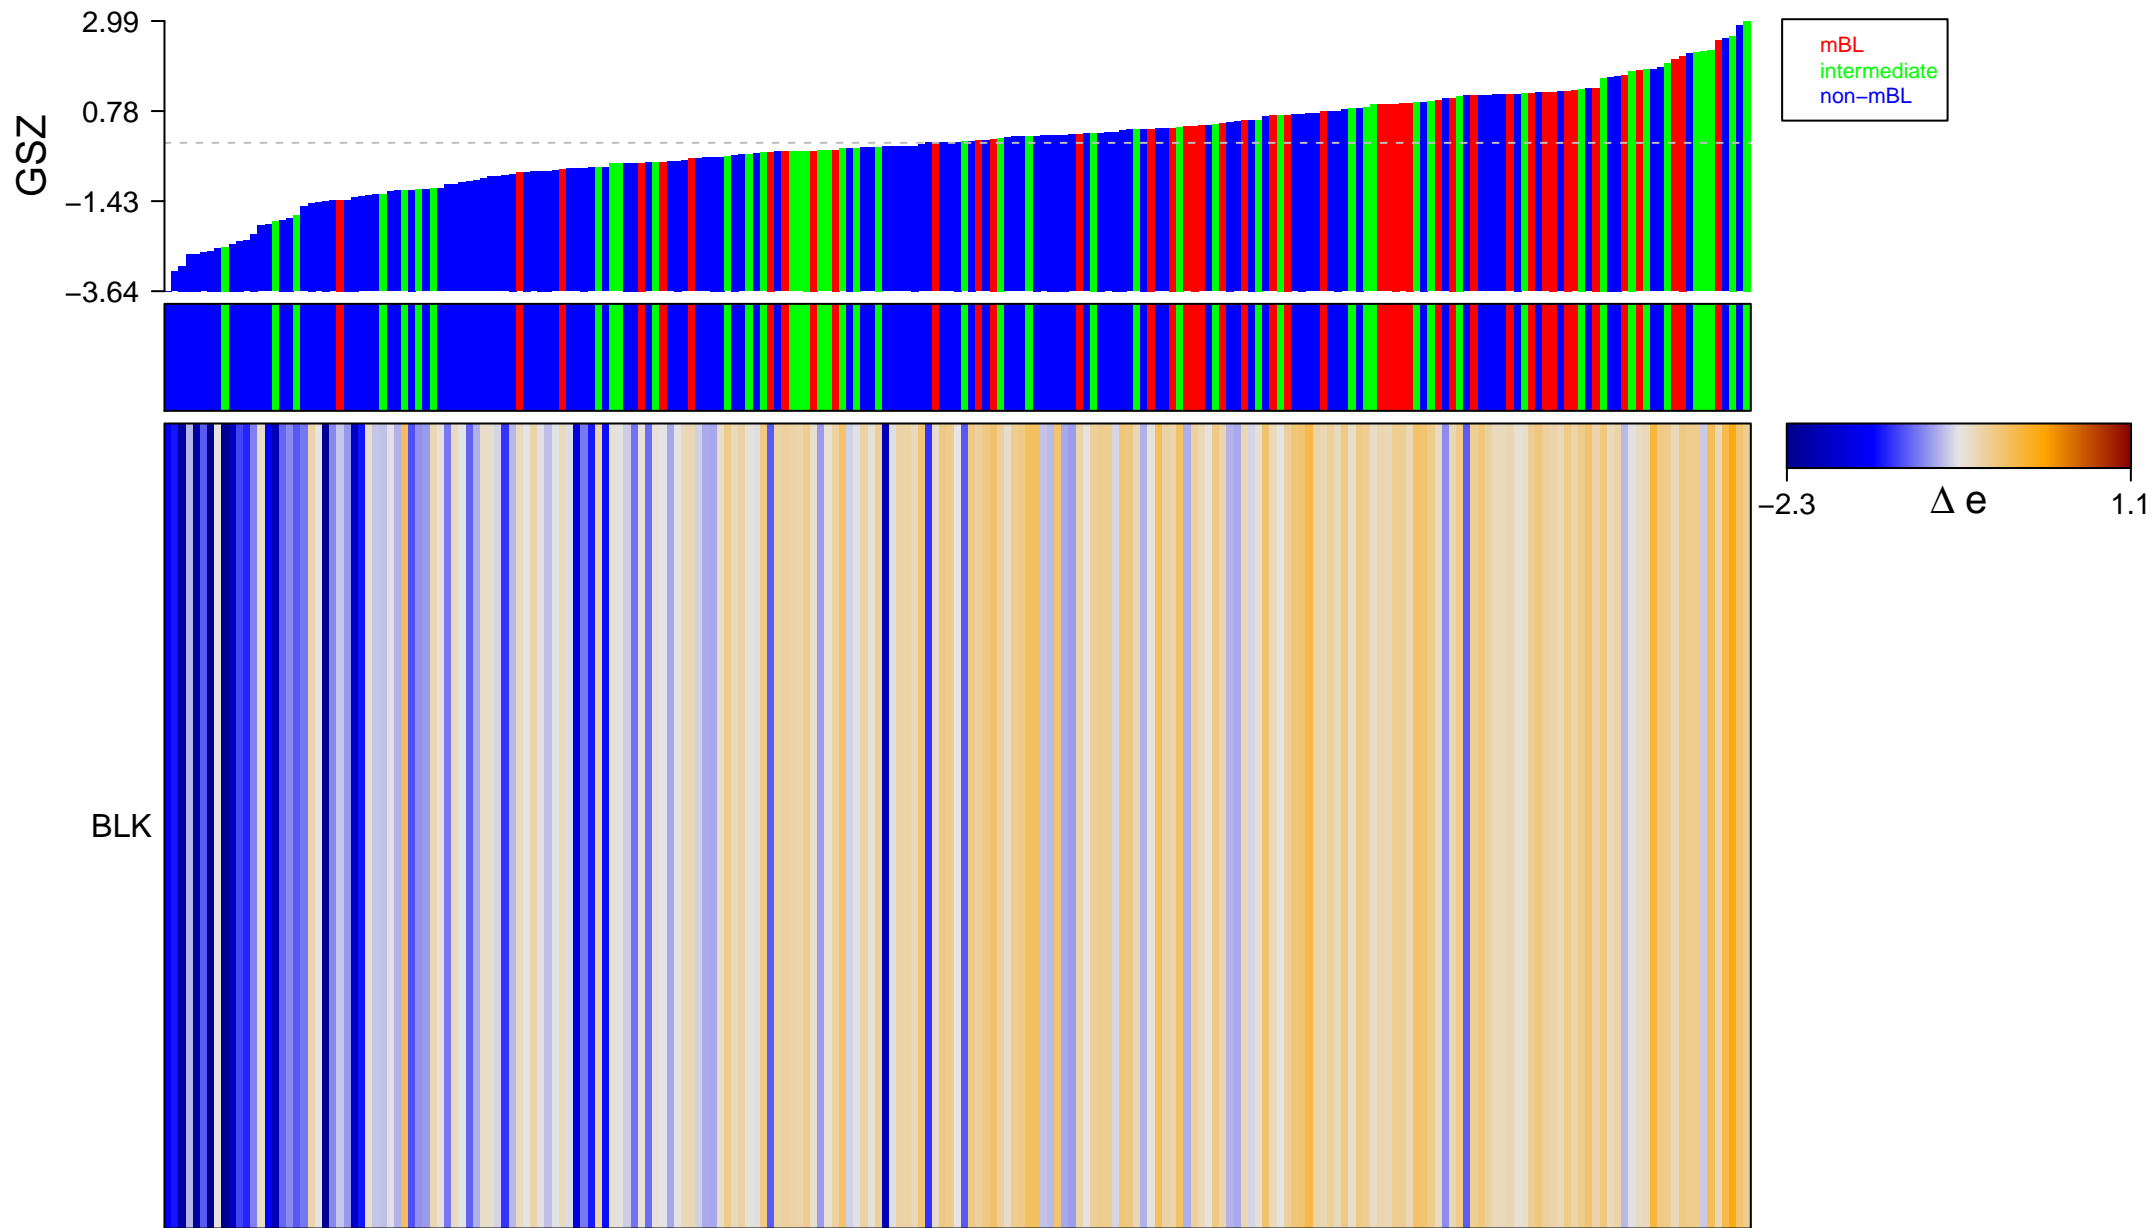

# MIKKELSEN\_NPC\_WITH\_LCP\_H3K27ME3

# MIKKELSEN\_NPC\_WITH\_LCP\_H3K27ME3

■ on  
■ -  
□ off